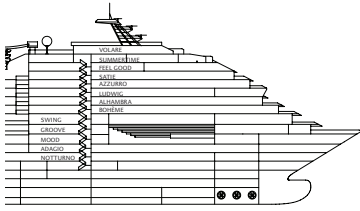

Cabins with ocean view balcony

- Classic
 - Premium
 - Samsara
- Bohème
 Bohème, Alhambra, Ludwig, Azzurro
 Satie, Feel Good

DECK 11
FEEL GOOD

DECK 10
SATIE

DECK 9
AZZURRO

DECK 8
LUDWIG

DECK 7
ALHAMBRA

DECK 12
SUMMERTIME

DECK 13
SUMMERTIME

Grt: 114.500 t
 Length: 290 m
 Width: 35,5 m
 Cruising speed: 21,5 knots
 Max speed: 23 knots

- ▤ cabins with partially restricted view
- single cabins
- H cabins for disabled guests
- C interconnecting cabins
- E lift
- * double sofa bed
- 1 upper berth
- single sofa bed
- ▲▲ 2 low beds that cannot be converted into a double
- ▲ cannot be converted into a double