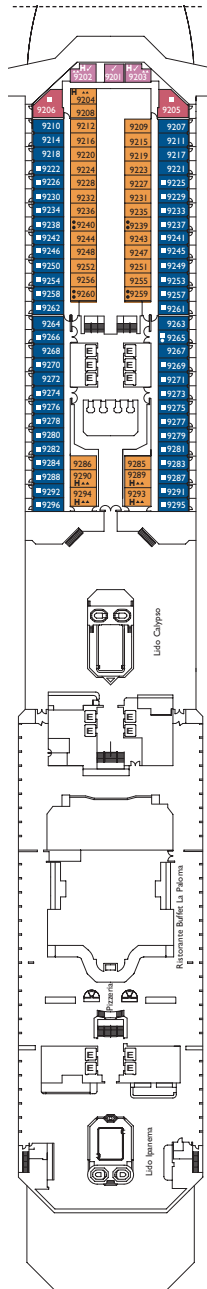

Cabins with ocean view balcony

- Classic
 - Premium
 - Samsara
- Bohème
 Bohème, Alhambra, Ludwig, Azzurro
 Satie, Feel Good

DECK 11
FEEL GOOD

DECK 10
SATIE

DECK 9
AZZURRO

DECK 8
LUDWIG

DECK 7
ALHAMBRA

DECK 12
SUMMERTIME

DECK 13
SUMMERTIME

Grt: 114.500 t
 Length: 290 m
 Width: 35,5 m
 Cruising speed: 21,5 knots
 Max speed: 23 knots

- ▤ cabins with partially restricted view
- single cabins
- H cabins for disabled guests
- C interconnecting cabins
- E lift
- * double sofa bed
- 1 upper berth
- single sofa bed
- ▲▲ 2 low beds that cannot be converted into a double
- ▲ cannot be converted into a double

DECK 6
BOHÈME

DECK 5
SWING

DECK 4
GROOVE

DECK 3
MOOD

DECK 2
ADAGIO

DECK 1
NOTTURNO