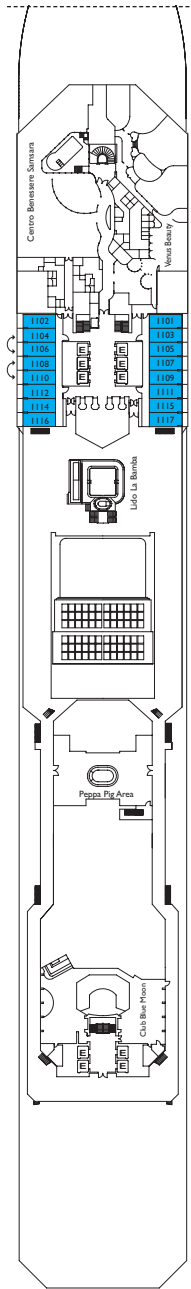

Costa Pacifica

Inside Cabins

- Classic
- Premium
- Samsara

Notturmo, Adagio, Bohème, Alhambra
 Adagio, Bohème, Alhambra, Ludwig, Azzurro
 Satie

Outside cabins ocean view

- Classic
- Premium

Notturmo, Adagio
 Notturmo, Adagio, Bohème, Alhambra, Azzurro

Cabins with ocean view balcony

- Classic
 - Premium
 - Samsara
- Bohème
 Bohème, Alhambra, Ludwig, Azzurro
 Satie, Feel Good

DECK 11
FEEL GOOD

DECK 10
SATIE

DECK 9
AZZURRO

DECK 8
LUDWIG

DECK 7
ALHAMBRA

DECK 12
SUMMERTIME

DECK 13
SUMMERTIME

Grt: 114.500 t
 Length: 290 m
 Width: 35,5 m
 Cruising speed: 21,5 knots
 Max speed: 23 knots

- ▤ cabins with partially restricted view
- single cabins
- H cabins for disabled guests
- C interconnecting cabins
- E lift
- * double sofa bed
- 1 upper berth
- single sofa bed
- ▲▲ 2 low beds that cannot be converted into a double
- ▲ cannot be converted into a double