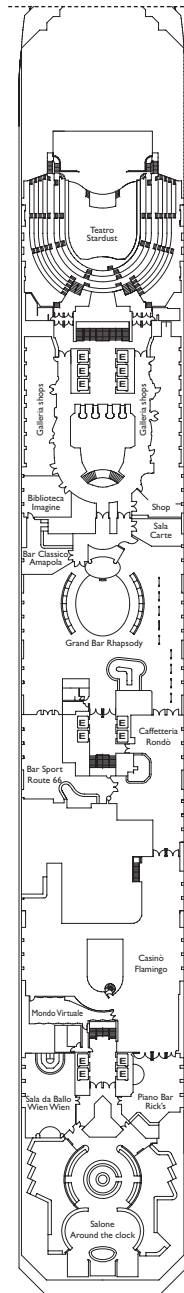

DECK 13
SUMMERTIME

Grt: 114.500 t
 Length: 290 m
 Width: 35,5 m
 Cruising speed: 21,5 knots
 Max speed: 23 knots

- ▤ cabins with partially restricted view
- single cabins
- H cabins for disabled guests
- C interconnecting cabins
- E lift
- * double sofa bed
- 1 upper berth
- single sofa bed
- ▲▲ 2 low beds that cannot be converted into a double
- ▲ cannot be converted into a double

Please note: Double bed is available in all cabin grades.

Suites

- Mini Suite with ocean view balcony
Bohème, Alhambra, Ludwig
- Suite with ocean view balcony
Alhambra, Azzurro

- Grand Suite with ocean view balcony
Alhambra
- Samsara Mini Suite with ocean view balcony
Satie
- Samsara Suite with ocean view balcony
Satie

DECK 6
BOHÈME

DECK 5
SWING

DECK 4
GROOVE

DECK 3
MOOD

DECK 2
ADAGIO

DECK 1
NOTTURNO