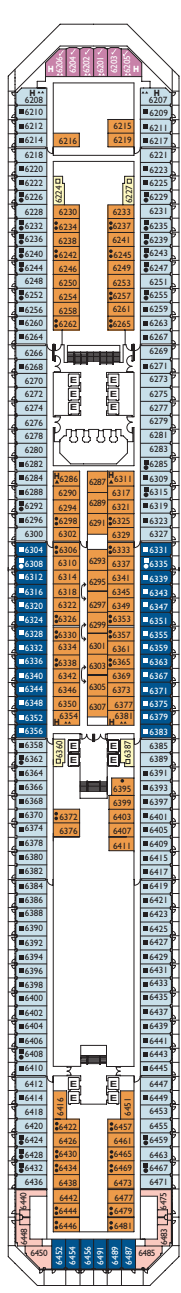

Cabins with ocean view balcony

- Classic
 - Premium
 - Samsara
- Bohème
 Bohème, Alhambra, Ludwig, Azzurro
 Satie, Feel Good

DECK 11
FEEL GOOD

DECK 10
SATIE

DECK 9
AZZURRO

DECK 8
LUDWIG

DECK 7
ALHAMBRA

DECK 12
SUMMERTIME

DECK 13
SUMMERTIME

Grt: 114.500 t
 Length: 290 m
 Width: 35,5 m
 Cruising speed: 21,5 knots
 Max speed: 23 knots

- ▤ cabins with partially restricted view
- single cabins
- H cabins for disabled guests
- C interconnecting cabins
- E lift
- * double sofa bed
- 1 upper berth
- single sofa bed
- ▲▲ 2 low beds that cannot be converted into a double
- ▲ cannot be converted into a double

Please note: Double bed is available in all cabin grades.

Suites

- Mini Suite with ocean view balcony
Bohème, Alhambra, Ludwig
- Suite with ocean view balcony
Alhambra, Azzurro

- Grand Suite with ocean view balcony
Alhambra
- Samsara Mini Suite with ocean view balcony
Satie
- Samsara Suite with ocean view balcony
Satie

DECK 6
BOHÈME

DECK 5
SWING

DECK 4
GROOVE

DECK 3
MOOD

DECK 2
ADAGIO

DECK 1
NOTTURNO