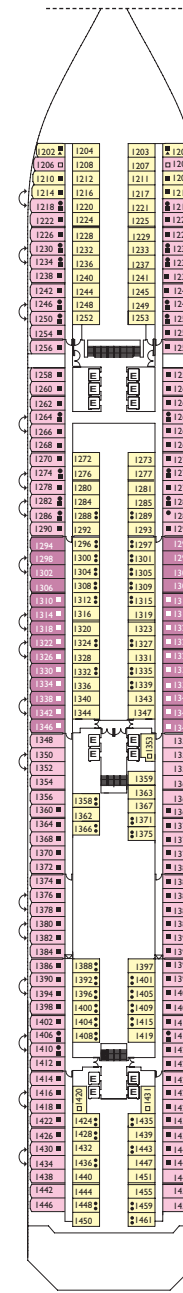

Cabins with ocean view balcony

- Classic
 - Premium
 - Samsara
- Bohème
 Bohème, Alhambra, Ludwig, Azzurro
 Satie, Feel Good

DECK 11
FEEL GOOD

DECK 10
SATIE

DECK 9
AZZURRO

DECK 8
LUDWIG

DECK 7
ALHAMBRA

DECK 12
SUMMERTIME

DECK 13
SUMMERTIME

Grt: 114.500 t
 Length: 290 m
 Width: 35,5 m
 Cruising speed: 21,5 knots
 Max speed: 23 knots

- ▤ cabins with partially restricted view
- single cabins
- H cabins for disabled guests
- C interconnecting cabins
- E lift
- * double sofa bed
- 1 upper berth
- single sofa bed
- ▲▲ 2 low beds that cannot be converted into a double
- ▲ cannot be converted into a double

Please note: Double bed is available in all cabin grades.

Suites

- Mini Suite with ocean view balcony
Bohème, Alhambra, Ludwig
- Suite with ocean view balcony
Alhambra, Azzurro

- Grand Suite with ocean view balcony
Alhambra
- Samsara Mini Suite with ocean view balcony
Satie
- Samsara Suite with ocean view balcony
Satie

DECK 6
BOHÈME

DECK 5
SWING

DECK 4
GROOVE

DECK 3
MOOD

DECK 2
ADAGIO

DECK 1
NOTTURNO