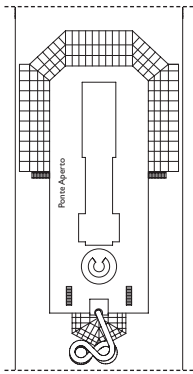

Costa Pacifica

Inside Cabins

- Classic
- Premium
- Samsara

Notturmo, Adagio, Bohème, Alhambra
Adagio, Bohème, Alhambra, Ludwig, Azzurro
Satie

Outside cabins ocean view

- Classic
- Premium

Notturmo, Adagio
Notturmo, Adagio, Bohème, Alhambra, Azzurro

Cabins with ocean view balcony

1. Classic
   - Premium
   - Samsara
2. Bohème
   Bohème, Alhambra, Ludwig, Azzurro
   Satie, Feel Good