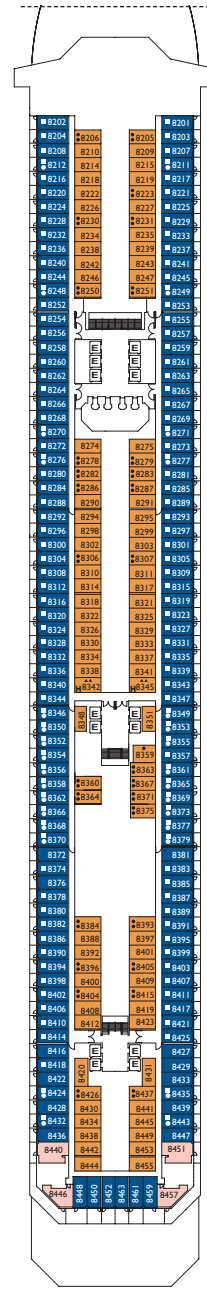

Cabins with ocean view balcony

- Classic
 - Premium
 - Samsara
- Bohème
 Bohème, Alhambra, Ludwig, Azzurro
 Satie, Feel Good

DECK 11
FEEL GOOD

DECK 10
SATIE

DECK 9
AZZURRO

DECK 8
LUDWIG

DECK 7
ALHAMBRA

DECK 12
SUMMERTIME

DECK 13
SUMMERTIME

Grt: 114.500 t
 Length: 290 m
 Width: 35,5 m
 Cruising speed: 21,5 knots
 Max speed: 23 knots

- ▤ cabins with partially restricted view
- single cabins
- H cabins for disabled guests
- C interconnecting cabins
- E lift
- * double sofa bed
- 1 upper berth
- single sofa bed
- ▲▲ 2 low beds that cannot be converted into a double
- ▲ cannot be converted into a double

DECK 6
BOHÈME

DECK 5
SWING

DECK 4
GROOVE

DECK 3
MOOD

DECK 2
ADAGIO

DECK 1
NOTTURNO