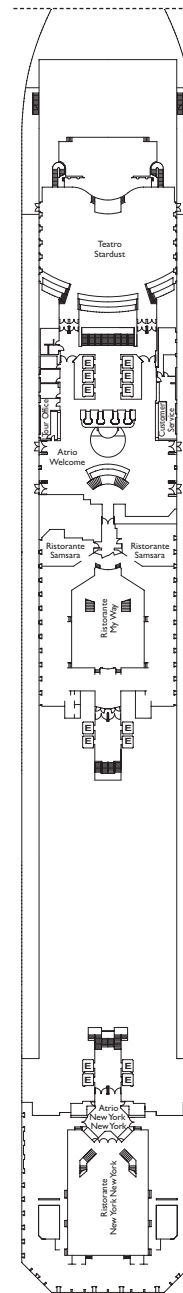

DECK 13
SUMMERTIME

Grt: 114.500 t
 Length: 290 m
 Width: 35,5 m
 Cruising speed: 21,5 knots
 Max speed: 23 knots

- ▤ cabins with partially restricted view
- single cabins
- H cabins for disabled guests
- C interconnecting cabins
- E lift
- * double sofa bed
- 1 upper berth
- single sofa bed
- ▲▲ 2 low beds that cannot be converted into a double
- ▲ cannot be converted into a double

Please note: Double bed is available in all cabin grades.

Suites

- Mini Suite with ocean view balcony
Bohème, Alhambra, Ludwig
- Suite with ocean view balcony
Alhambra, Azzurro

- Grand Suite with ocean view balcony
Alhambra
- Samsara Mini Suite with ocean view balcony
Satie
- Samsara Suite with ocean view balcony
Satie

DECK 6
BOHÈME

DECK 5
SWING

DECK 4
GROOVE

DECK 3
MOOD

DECK 2
ADAGIO

DECK 1
NOTTURNO