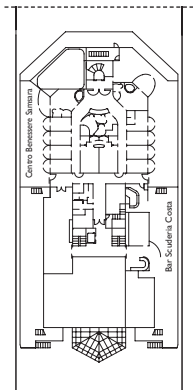

Costa Pacifica

Inside Cabins

- Classic
- Premium
- Samsara

Notturmo, Adagio, Bohème, Alhambra
Adagio, Bohème, Alhambra, Ludwig, Azzurro
Satie

Outside cabins ocean view

- Classic
- Premium

Notturmo, Adagio
Notturmo, Adagio, Bohème, Alhambra, Azzurro

Cabins with ocean view balcony

1. Classic
   - Premium
   - Samsara
2. Bohème
   Bohème, Alhambra, Ludwig, Azzurro
   Satie, Feel Good