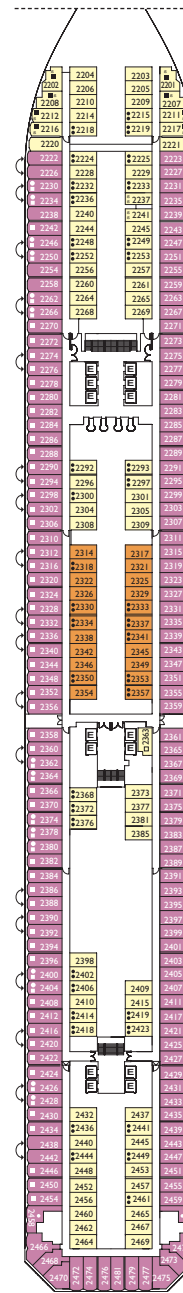

Cabins with ocean view balcony

- Classic
 - Premium
 - Samsara
- Bohème
 Bohème, Alhambra, Ludwig, Azzurro
 Satie, Feel Good

DECK 11
FEEL GOOD

DECK 10
SATIE

DECK 9
AZZURRO

DECK 8
LUDWIG

DECK 7
ALHAMBRA

DECK 12
SUMMERTIME

DECK 13
SUMMERTIME

Grt: 114.500 t
 Length: 290 m
 Width: 35,5 m
 Cruising speed: 21,5 knots
 Max speed: 23 knots

- ▤ cabins with partially restricted view
- single cabins
- H cabins for disabled guests
- C interconnecting cabins
- E lift
- * double sofa bed
- 1 upper berth
- single sofa bed
- ▲▲ 2 low beds that cannot be converted into a double
- ▲ cannot be converted into a double

Please note: Double bed is available in all cabin grades.

Suites

- Mini Suite with ocean view balcony
Bohème, Alhambra, Ludwig
- Suite with ocean view balcony
Alhambra, Azzurro

- Grand Suite with ocean view balcony
Alhambra
- Samsara Mini Suite with ocean view balcony
Satie
- Samsara Suite with ocean view balcony
Satie

DECK 6
BOHÈME

DECK 5
SWING

DECK 4
GROOVE

DECK 3
MOOD

DECK 2
ADAGIO

DECK 1
NOTTURNO