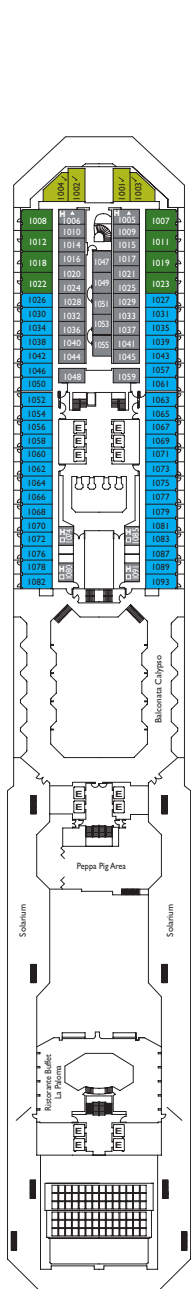

Costa Pacifica

Inside Cabins

- Classic
- Premium
- Samsara

Notturmo, Adagio, Bohème, Alhambra
 Adagio, Bohème, Alhambra, Ludwig, Azzurro
 Satie

Outside cabins ocean view

- Classic
- Premium

Notturmo, Adagio
 Notturmo, Adagio, Bohème, Alhambra, Azzurro

Cabins with ocean view balcony

- Classic
 - Premium
 - Samsara
- Bohème
 Bohème, Alhambra, Ludwig, Azzurro
 Satie, Feel Good

DECK 11
FEEL GOOD

DECK 10
SATIE

DECK 9
AZZURRO

DECK 8
LUDWIG

DECK 7
ALHAMBRA

DECK 12
SUMMERTIME

DECK 13
SUMMERTIME

Grt: 114.500 t
 Length: 290 m
 Width: 35,5 m
 Cruising speed: 21,5 knots
 Max speed: 23 knots

- ▤ cabins with partially restricted view
- single cabins
- H cabins for disabled guests
- C interconnecting cabins
- E lift
- * double sofa bed
- 1 upper berth
- single sofa bed
- ▲▲ 2 low beds that cannot be converted into a double
- ▲ cannot be converted into a double

DECK 6
BOHÈME

DECK 5
SWING

DECK 4
GROOVE

DECK 3
MOOD

DECK 2
ADAGIO

DECK 1
NOTTURNO