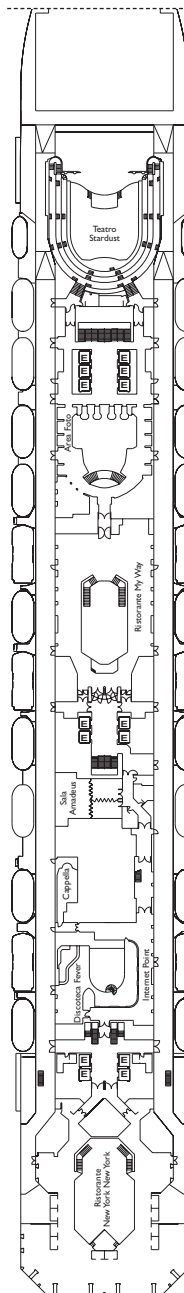

DECK 13
SUMMERTIME

Grt: 114.500 t
 Length: 290 m
 Width: 35,5 m
 Cruising speed: 21,5 knots
 Max speed: 23 knots

- ▤ cabins with partially restricted view
- single cabins
- H cabins for disabled guests
- C interconnecting cabins
- E lift
- * double sofa bed
- 1 upper berth
- single sofa bed
- ▲▲ 2 low beds that cannot be converted into a double
- ▲ cannot be converted into a double

Please note: Double bed is available in all cabin grades.

Suites

- Mini Suite with ocean view balcony
Bohème, Alhambra, Ludwig
- Suite with ocean view balcony
Alhambra, Azzurro

- Grand Suite with ocean view balcony
Alhambra
- Samsara Mini Suite with ocean view balcony
Satie
- Samsara Suite with ocean view balcony
Satie

DECK 6
BOHÈME

DECK 5
SWING

DECK 4
GROOVE

DECK 3
MOOD

DECK 2
ADAGIO

DECK 1
NOTTURNO