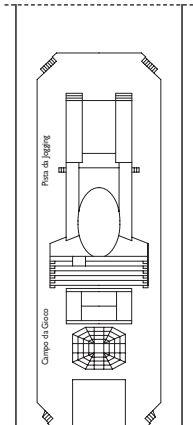

DECK 13
SUMMERTIME

Grt: 114.500 t
 Length: 290 m
 Width: 35,5 m
 Cruising speed: 21,5 knots
 Max speed: 23 knots

- ▤ cabins with partially restricted view
- single cabins
- H cabins for disabled guests
- C interconnecting cabins
- E lift
- * double sofa bed
- 1 upper berth
- single sofa bed
- ▲▲ 2 low beds that cannot be converted into a double
- ▲ cannot be converted into a double