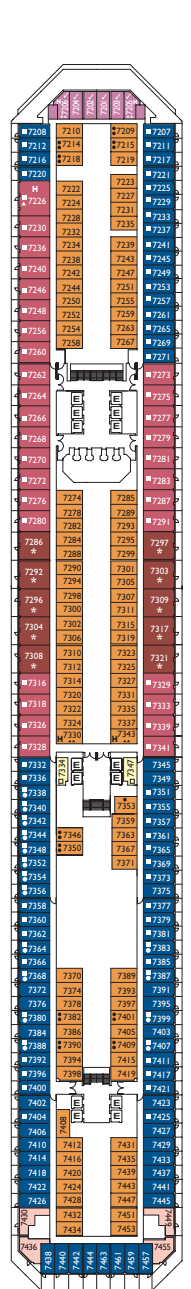

Costa Pacifica

Inside Cabins

- Classic
- Premium
- Samsara

Notturmo, Adagio, Bohème, Alhambra
 Adagio, Bohème, Alhambra, Ludwig, Azzurro
 Satie

Outside cabins ocean view

- Classic
- Premium

Notturmo, Adagio
 Notturmo, Adagio, Bohème, Alhambra, Azzurro

Cabins with ocean view balcony

- Classic
 - Premium
 - Samsara
- Bohème
 Bohème, Alhambra, Ludwig, Azzurro
 Satie, Feel Good

DECK 11
FEEL GOOD

DECK 10
SATIE

DECK 9
AZZURRO

DECK 8
LUDWIG

DECK 7
ALHAMBRA

DECK 12
SUMMERTIME

DECK 13
SUMMERTIME

Grt: 114.500 t
 Length: 290 m
 Width: 35,5 m
 Cruising speed: 21,5 knots
 Max speed: 23 knots

- ▤ cabins with partially restricted view
- single cabins
- H cabins for disabled guests
- C interconnecting cabins
- E lift
- * double sofa bed
- 1 upper berth
- single sofa bed
- ▲▲ 2 low beds that cannot be converted into a double
- ▲ cannot be converted into a double

DECK 6
BOHÈME

DECK 5
SWING

DECK 4
GROOVE

DECK 3
MOOD

DECK 2
ADAGIO

DECK 1
NOTTURNO